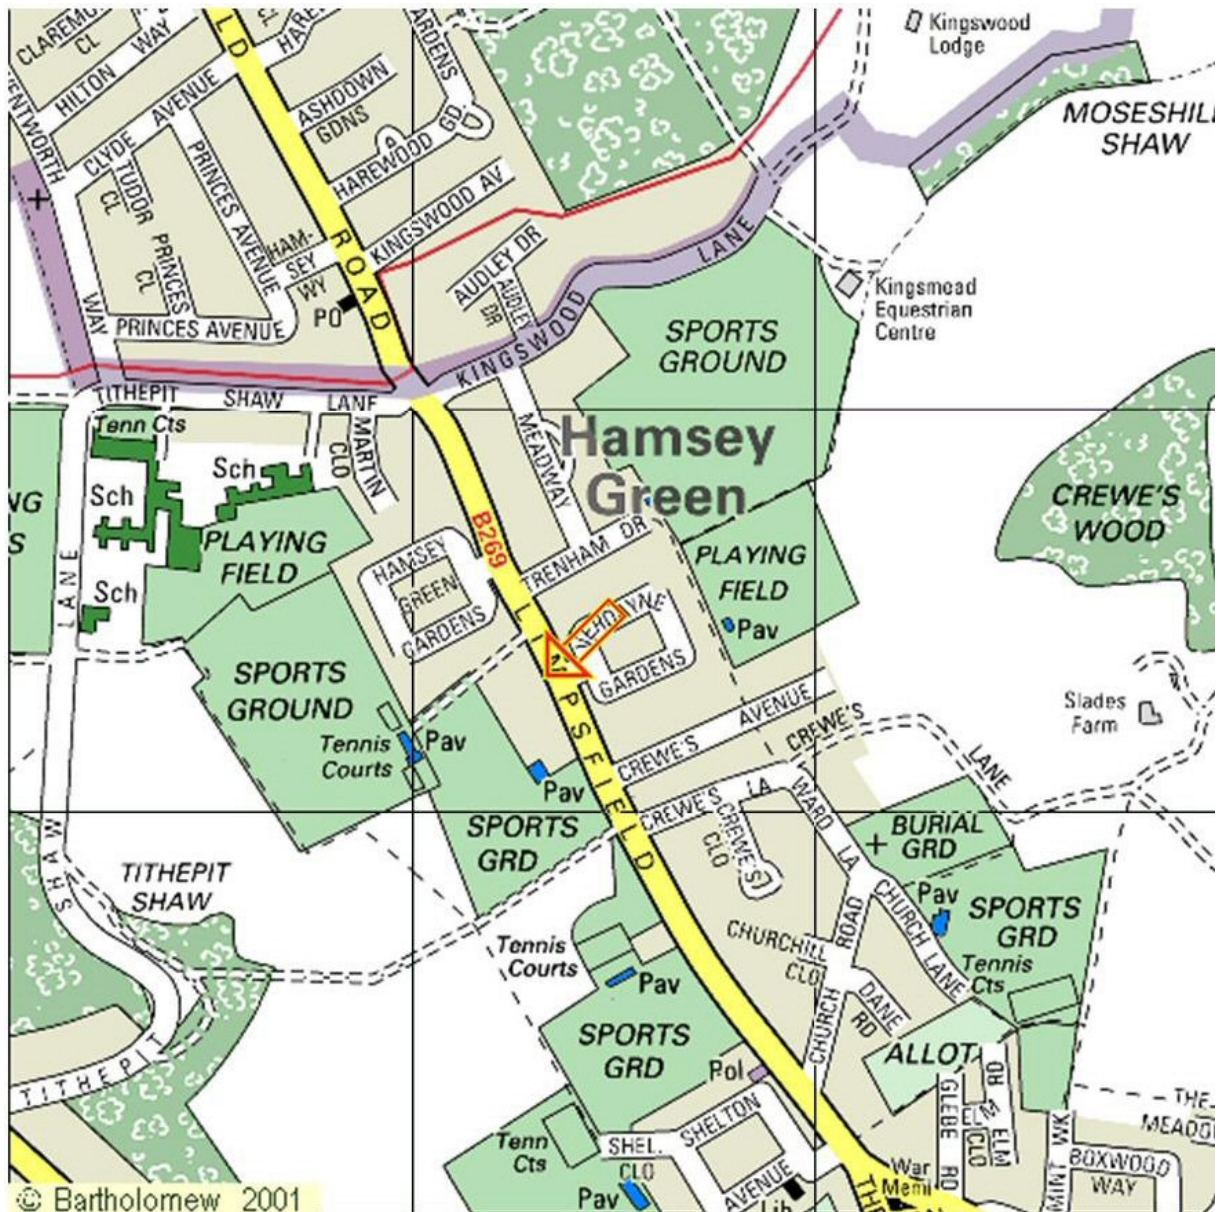

Hillcrest Netball

Directions to:
Hillcrest Netball Club
Warlingham Rugby Football Club
Limpsfield Road
Hamsey Green
Warlingham
Surrey CR6 9RB

Tel: 01883 622825

Leave M25 at Junction 6 and take the A22 towards Caterham, Croydon and London.

Go straight over at set of traffic lights and at big roundabout go straight over you are still on the A22 towards Croydon and London

At next roundabout turn right onto B270 towards Warlingham then go under bridge and take first road on the left called "Tithepit Shaw Lane"

Follow road to the end and turn right "Warlingham" sign on left 100 yards, turn right into unmade road to Warlingham Rugby Club